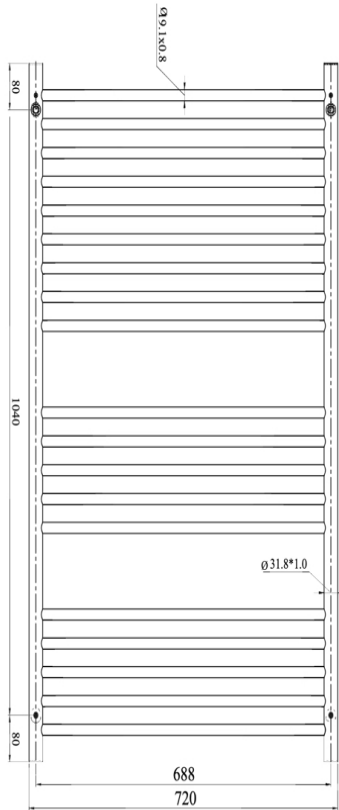

Allegra 19 Bar Wide Heated Towel Rail

Matte Black

* Plug in or Hard Wire

Product Specifications

Code	JY-3319WIDE-MB	IP: 55	
Barcode	9339897007429	Volts	240 AC
Material	Stainless Steel	Size	1200(H) x 720(W) x 110(D)
Finish	Matte Black	Wiring	Dual Hard Wire or Plug In
Watts	280	Working Temp	55° (+/- 5°)