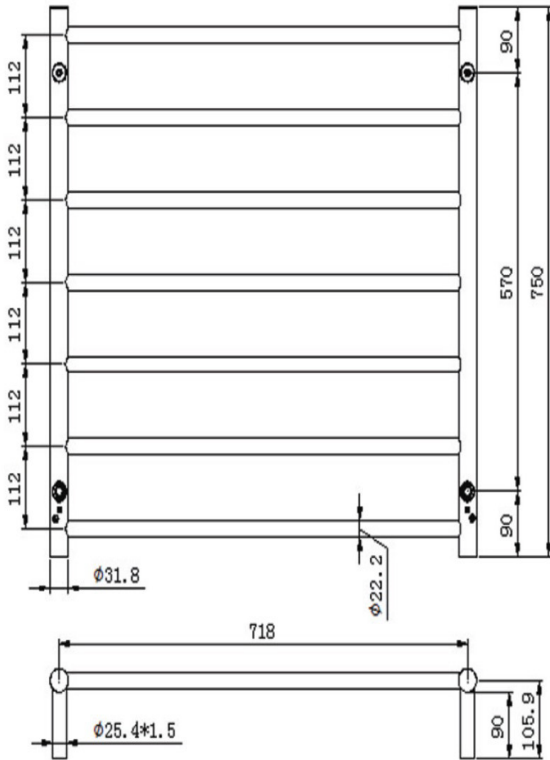

# Allegra 7 Bar Heated Towel Rail

Brushed Nickel

\* Plug in or Hard Wire

## Product Specifications

Code	JY-3328-BN	IP: 55	
Barcode	9339897007276	Volts	240 AC
Material	Stainless Steel	Size	750(H) x 750(W) x 110(D)
Finish	Brushed Nickel	Wiring	Dual Hard Wire or Plug In
Watts	115	Working Temp	55° (+/- 5°)