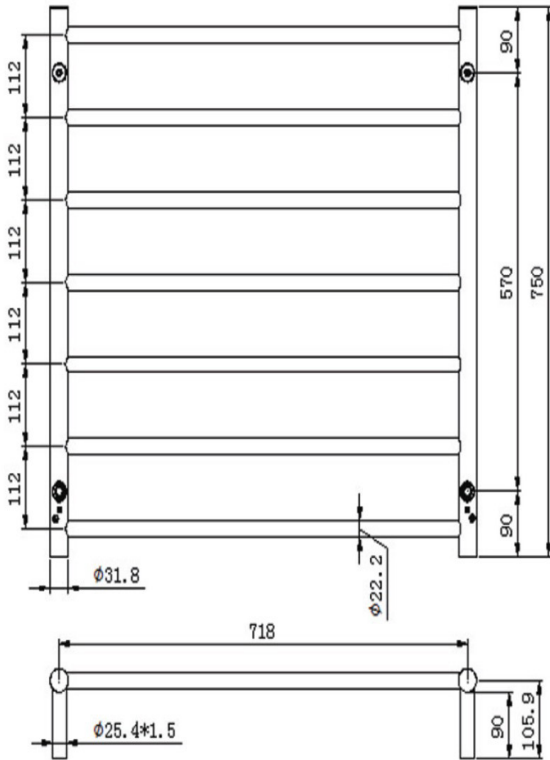

# Allegra 7 Bar Heated Towel Rail

Chrome

\* Plug in or Hard Wire

## Product Specifications

Code	JY-3328-CH	IP: 55	
Barcode	9339897006194	Volts	240 AC
Material	Stainless Steel	Size	750(H) x 750(W) x 110(D)
Finish	Chrome	Wiring	Dual Hard Wire or Plug In
Watts	68	Working Temp	55° (+/- 5°)