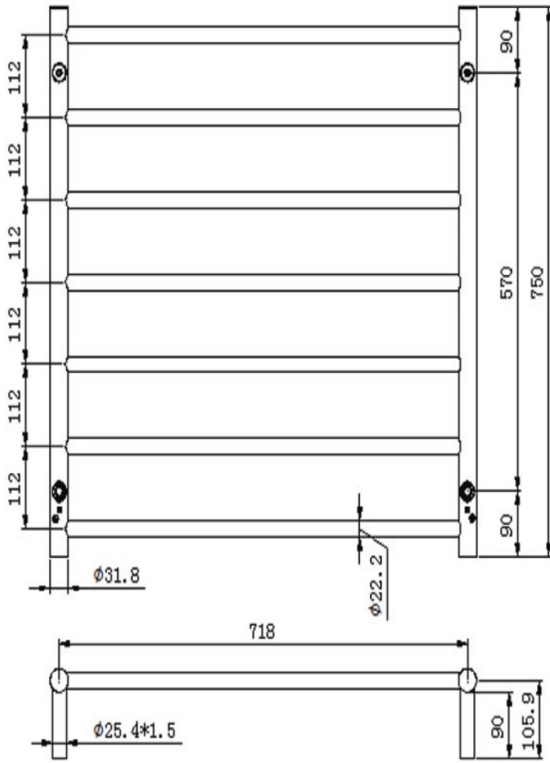

# Allegra 7 Bar Heated Towel Rail

Gunmetal

\* Plug in or Hard Wire

## Product Specifications

Code	JY-3328-GM	IP: 55	
Barcode	9339897007412	Volts	240 AC
Material	Stainless Steel	Size	750(H) x 750(W) x 110(D)
Finish	Gunmetal	Wiring	Dual Hard Wire or Plug In
Watts	115	Working Temp	55° (+/- 5°)