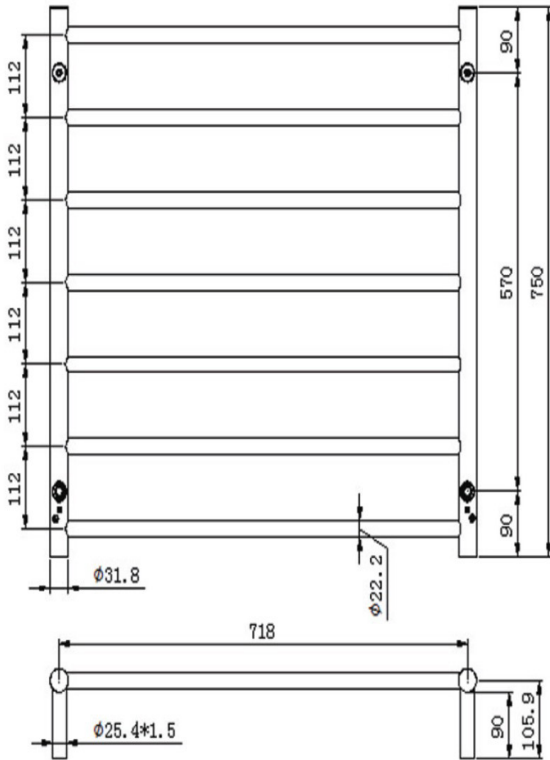

Allegra 7 Bar Heated Towel Rail

Matte Black

* Plug in or Hard Wire

Product Specifications

Code	JY-3328-MB	IP: 55	
Barcode	9339897007269	Volts	240 AC
Material	Stainless Steel	Size	750(H) x 750(W) x 110(D)
Finish	Matte Black	Wiring	Dual Hard Wire or Plug In
Watts	135	Working Temp	55° (+/- 5°)