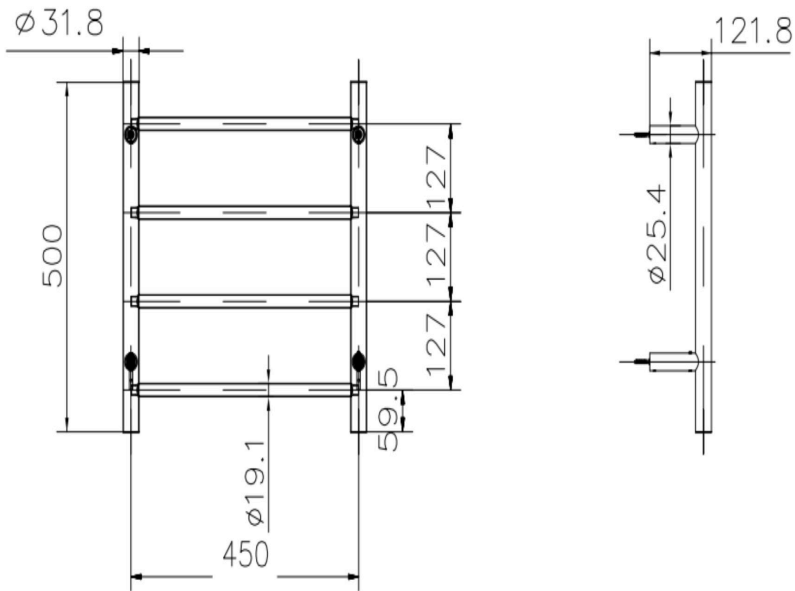

## Product Specifications

Code	JY-3340-CH	IP: 55	
Barcode	9339897004794	Volts	240 AC
Material	Stainless Steel	Size	500(H) x 450(W) x 115(D)
Finish	Chrome	Wiring	Dual Hard Wire or Plug In
Watts	53	Working Temp	55° (+/- 5°)