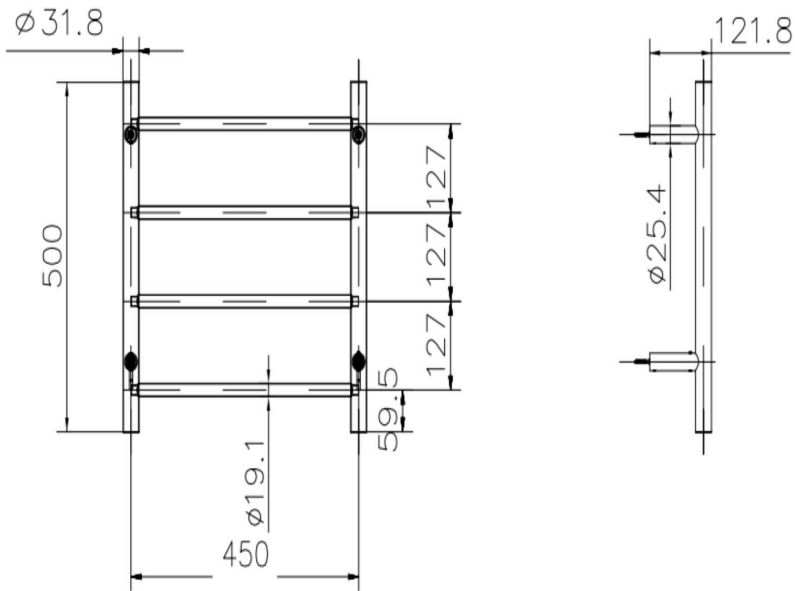

Allegra 4 Bar Heated Towel Rail

Matte Black

Product Specifications

Code	JY-3340-MB	IP: 55	
Barcode	9339897004800	Volts	240 AC
Material	Stainless Steel	Size	500(H) x 450(W) x 115(D)
Finish	Matte Black	Wiring	Dual Hard Wire or Plug In
Watts	53	Working Temp	55° (+/- 5°)