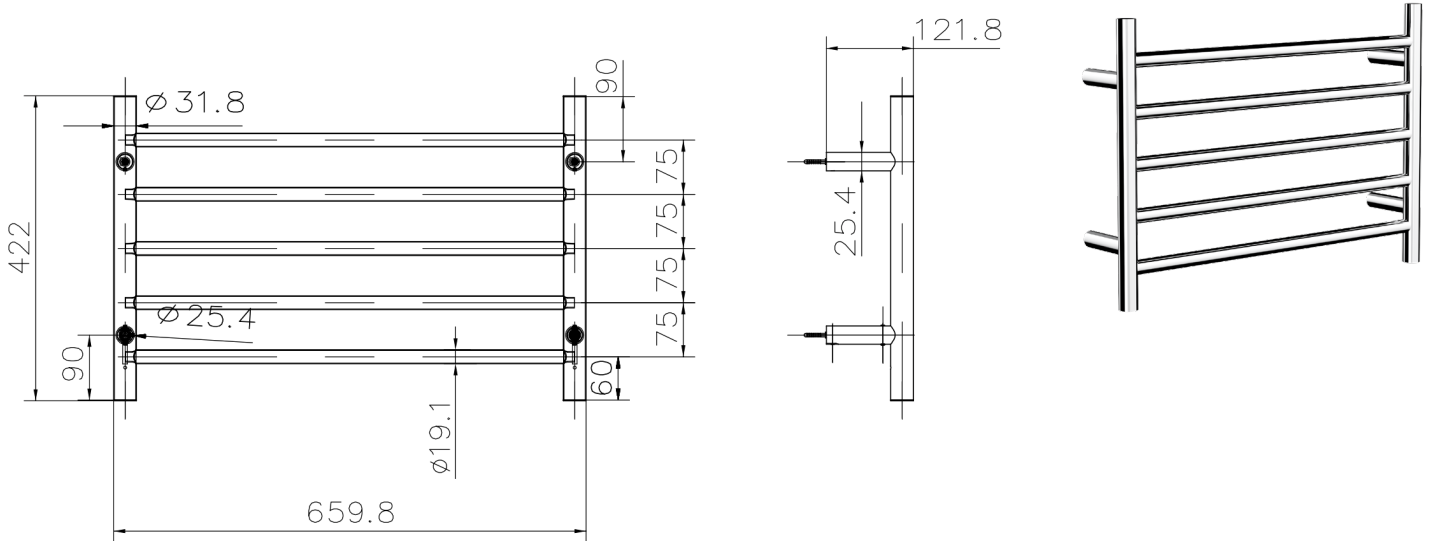

Allegra 4 Bar Heated Towel Rail

Chrome

*Plug In or Hard Wire

Product Specifications

Code	JY-3350-CH	Working Temp	55° (+/-5°)
Barcode	9339897000383	Size	422(H) x 660(W) x 122(D)
Material	Stainless Steel	IP	55
Finish	Chrome	Volts	240 AC
Watts	63	Wiring	Dual Hard Wire or Plug In