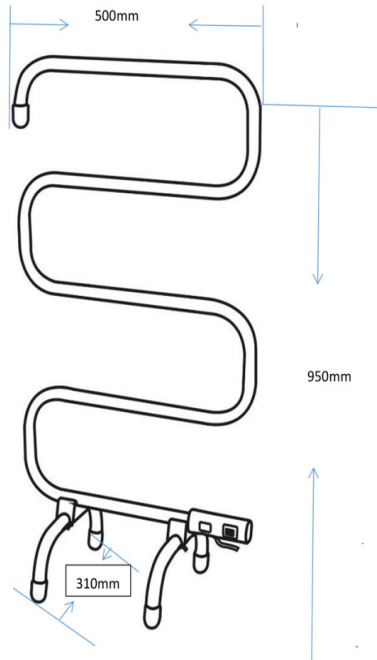

Avid 5 Bar Heated Freestanding Rail

Chrome

* Plug In Only

Product Specifications

Code	JY-F500
Barcode	9339897006934
Material	Stainless Steel
Finish	Chrome
Watts	70

Working Temp	55° (+/-5°)
Size	950(H) x 500(W) x 310(D)
IP	22
Volts	240 AC
Wiring	Plug In Only