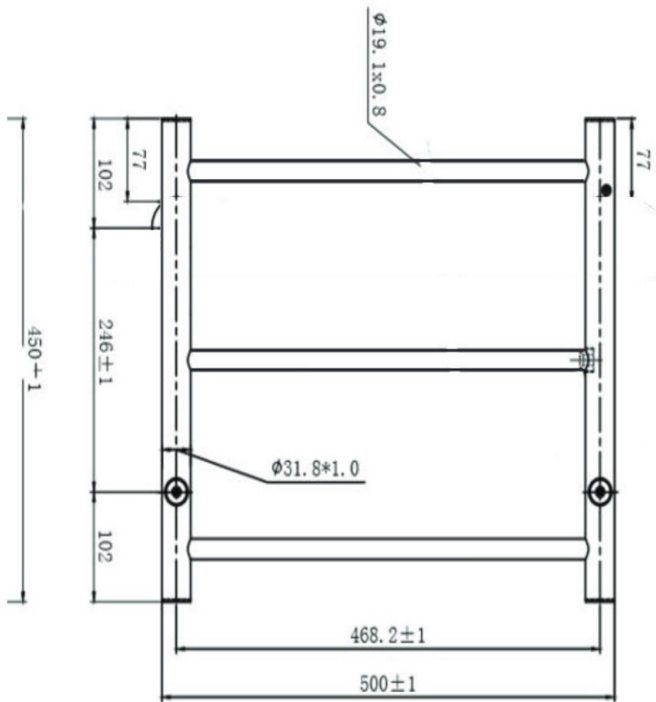

Avid 3 Bar Heated Towel Rail

Brushed Nickel

* Plug in or Hard Wire

Product Specifications

Code	JY-R300-BN	Working Temp	55° (+/-5°)
Barcode	9339897007290	Size	450(H) x 500(W) x 105(D)
Material	Stainless Steel	IP	55
Finish	Brushed Nickel	Volts	240AC
Watts	37	Wiring	Dual Hard Wire or Plug In