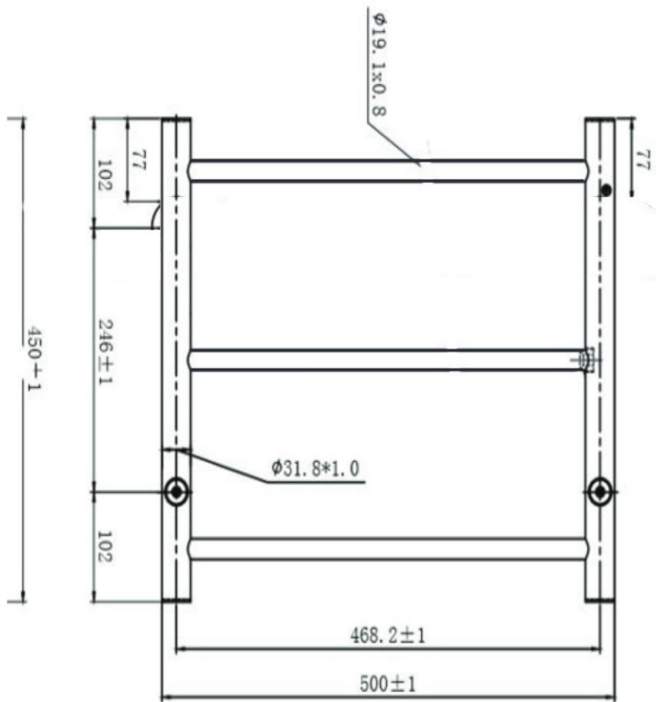

Avid 3 Bar Heated Towel Rail

Chrome

* Plug in or Hard Wire

Product Specifications

| | | | |
|----------|-----------------|--------------|---------------------------|
| Code | JY-R300-CH | Working Temp | 55° (+/-5°) |
| Barcode | 9339897006897 | Size | 450(H) x 500(W) x 105(D) |
| Material | Stainless Steel | IP | 55 |
| Finish | Chrome | Volts | 240AC |
| Watts | 39 | Wiring | Dual Hard Wire or Plug In |