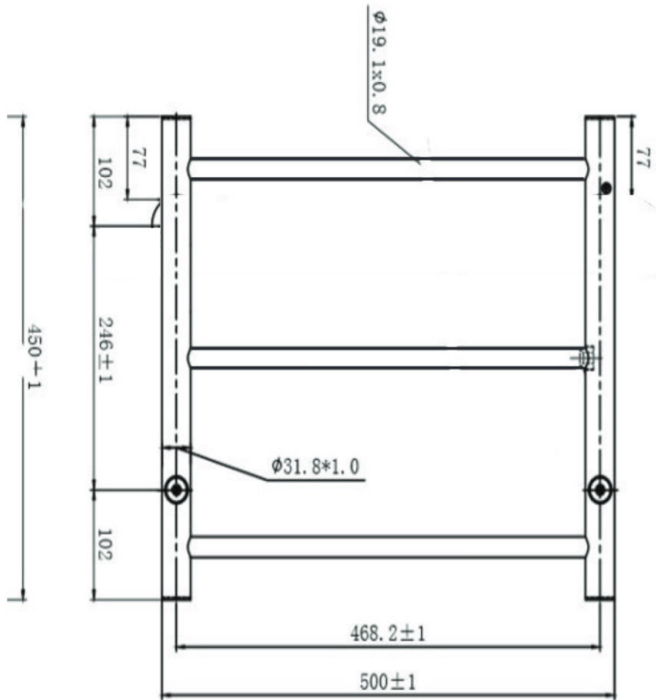

Avid 3 Bar Heated Towel Rail

Gunmetal

* Plug in or Hard Wire

Product Specifications

Code	JY-R300-GM
Barcode	9339897007375
Material	Stainless Steel
Finish	Gunmetal
Watts	37

Working Temp	55° (+/-5°)
Size	450(H) x 500(W) x 105(D)
IP	55
Volts	240AC
Wiring	Dual Hard Wire or Plug In