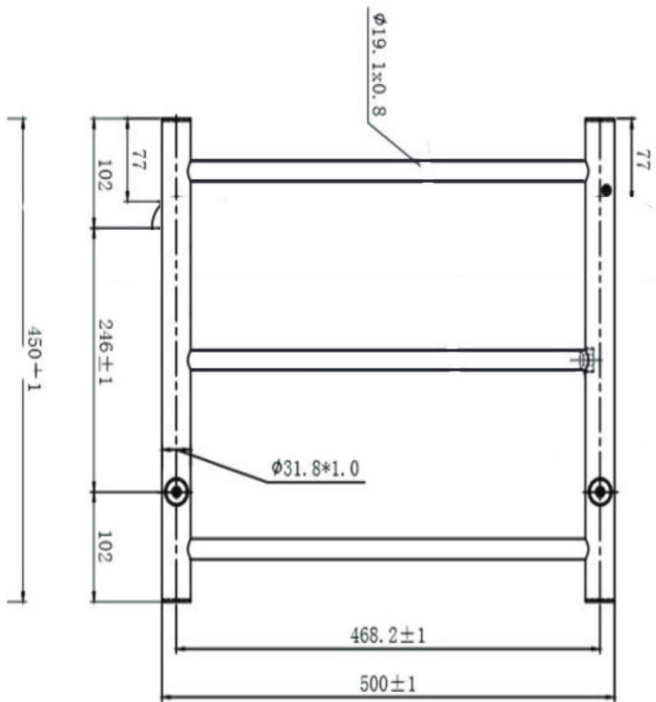

Avid 3 Bar Heated Towel Rail

Matte Black

* Plug in or Hard Wire

Product Specifications

Code	JY-R300-MB	Working Temp	55° (+/-5°)
Barcode	9339897000499	Size	450(H) x 500(W) x 105(D)
Material	Stainless Steel	IP	55
Finish	Matte Black	Volts	240AC
Watts	47	Wiring	Dual Hard Wire or Plug In