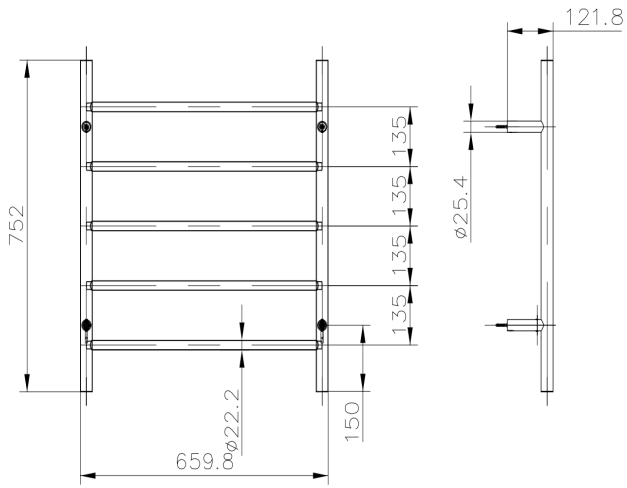

Avid 5 Bar Heated Towel Rail

Brushed Brass

* Plug In or Hard Wire

Product Specifications

Code	JY-R500-BB	Working Temp	55° (+/-5°)
Barcode	9339897010740	Size	750(H) x 660(W) x 122mm(D)
Material	Stainless Steel	IP	55
Finish	Brushed Brass	Volts	240 AC
Watts	80	Wiring	Dual Hard Wire or Plug In