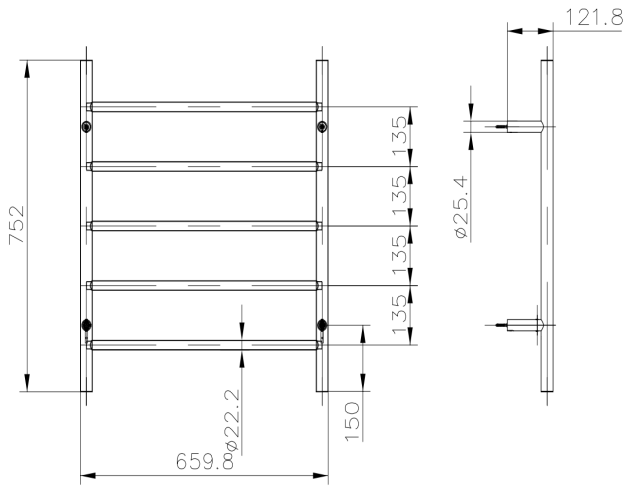

Avid 5 Bar Heated Towel Rail

Brushed Nickel

* Plug In or Hard Wire

Product Specifications

Code	JY-R500-BN	Working Temp	55° (+/-5°)
Barcode	9339897010757	Size	750(H) x 660(W) x 122mm(D)
Material	Stainless Steel	IP	55
Finish	Brushed Nickel	Volts	240 AC
Watts	80	Wiring	Dual Hard Wire or Plug In