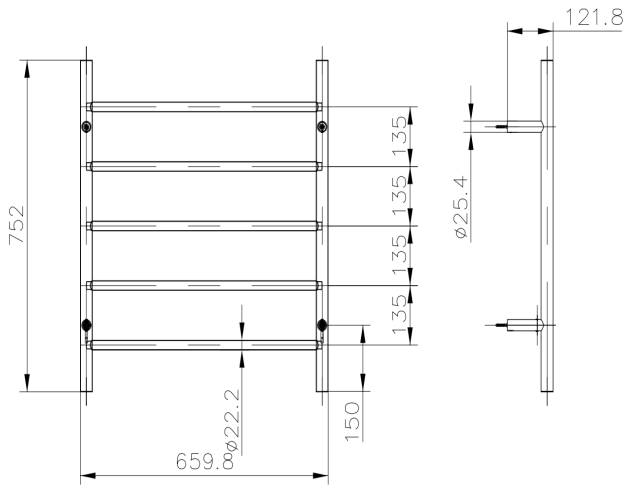

Avid 5 Bar Heated Towel Rail

Chrome

* Plug In or Hard Wire

Product Specifications

Code	JY-R500-CH	Working Temp	55° (+/-5°)
Barcode	9339897010764	Size	750(H) x 660(W) x 122mm(D)
Material	Stainless Steel	IP	55
Finish	Chrome	Volts	240 AC
Watts	80	Wiring	Dual Hard Wire or Plug In