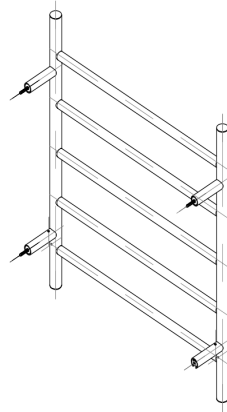

Avid 5 Bar Heated Towel Rail

Gunmetal

* Plug In or Hard Wire

Product Specifications

Code	JY-R500-GM	Working Temp	55° (+/-5°)
Barcode	9339897010771	Size	750(H) x 660(W) x 122mm(D)
Material	Stainless Steel	IP	55
Finish	Gunmetal	Volts	240 AC
Watts	80	Wiring	Dual Hard Wire or Plug In