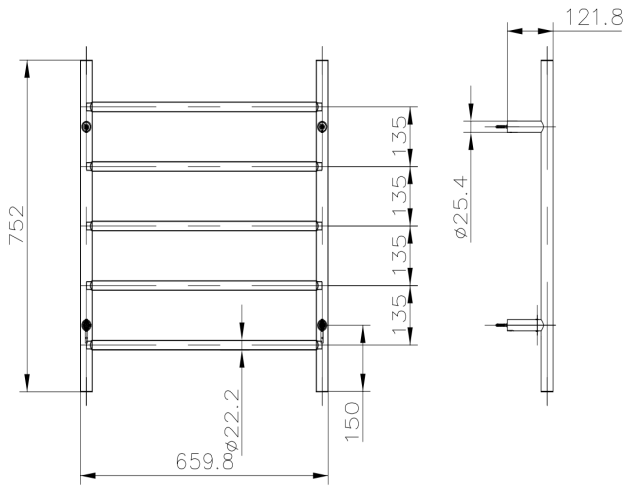

Avid 5 Bar Heated Towel Rail

Gunmetal

* Plug In or Hard Wire

Product Specifications

Code	JY-R500-GM	Working Temp	55° (+/-5°)
Barcode	9339897010771	Size	750(H) x 660(W) x 122mm(D)
Material	Stainless Steel	IP	55
Finish	Gunmetal	Volts	240 AC
Watts	80	Wiring	Dual Hard Wire or Plug In