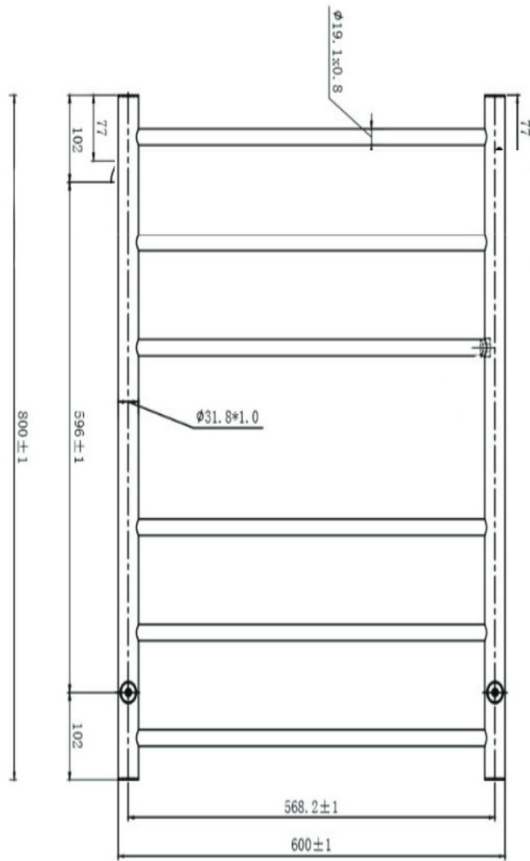

Avid 6 Bar Heated Towel Rail

Chrome

* Plug in or Hard Wire

Product Specifications

Code	JY-R600-CH	Working Temp	55° (+/-5°)
Barcode	9339897006903	Size	800(H) x 600(W) x 105(D)
Material	Stainless Steel	IP	55
Finish	Chrome	Volts	240AC
Watts	87	Wiring	Dual Hard Wire or Plug In