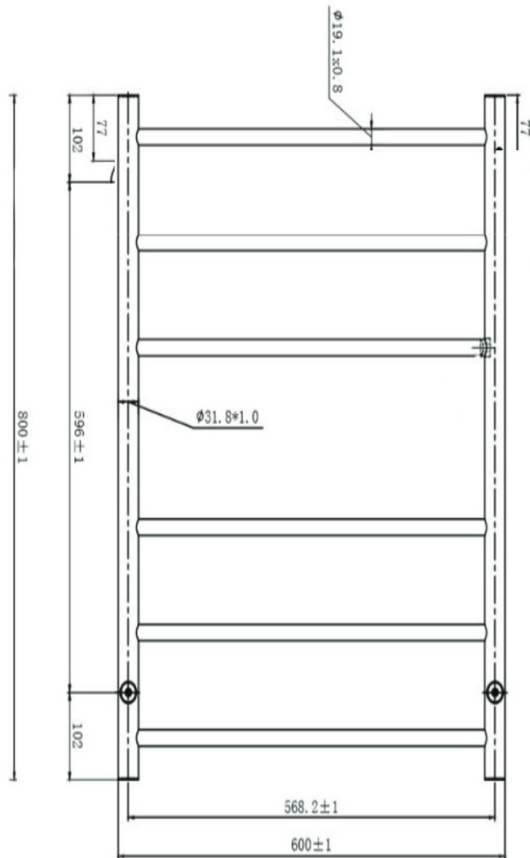

# Avid 6 Bar Heated Towel Rail

Matte Black

\* Plug in or Hard Wire

## Product Specifications

Code	JY-R600-MB	Working Temp	55° (+/-5°)
Barcode	9339897007214	Size	800(H) x 600(W) x 105(D)
Material	Stainless Steel	IP	55
Finish	Matte Black	Volts	240AC
Watts	100	Wiring	Dual Hard Wire or Plug In