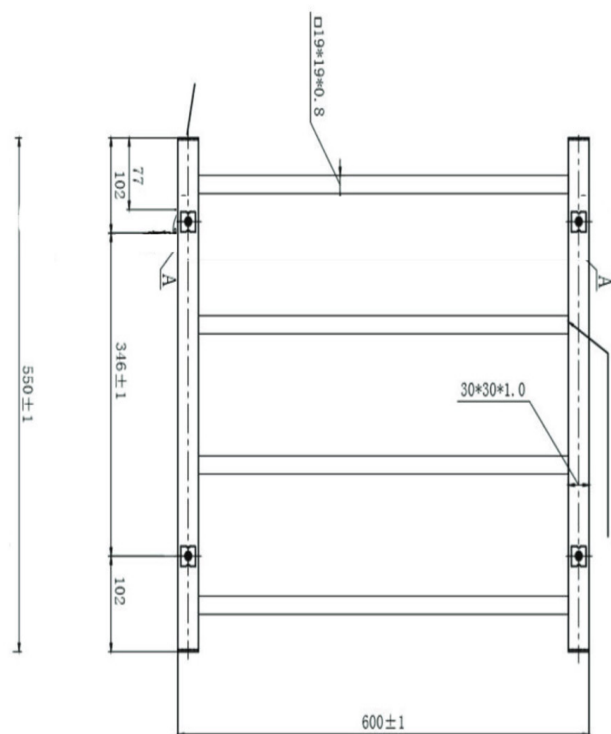

Spirit 4 Bar Heated Towel Rail

Brushed Nickel

* Plug in or Hard Wire

Product Specifications

Code	JY-S400-BN
Barcode	9339897007337
Material	Stainless Steel
Finish	Brushed Nickel
Watts	60

IP:	55
Volts	240 AC
Size	450(H) x 600(W) x 115(D)
Wiring	Dual Hard Wire or Plug In
Working Temp	55° (+/- 5°)