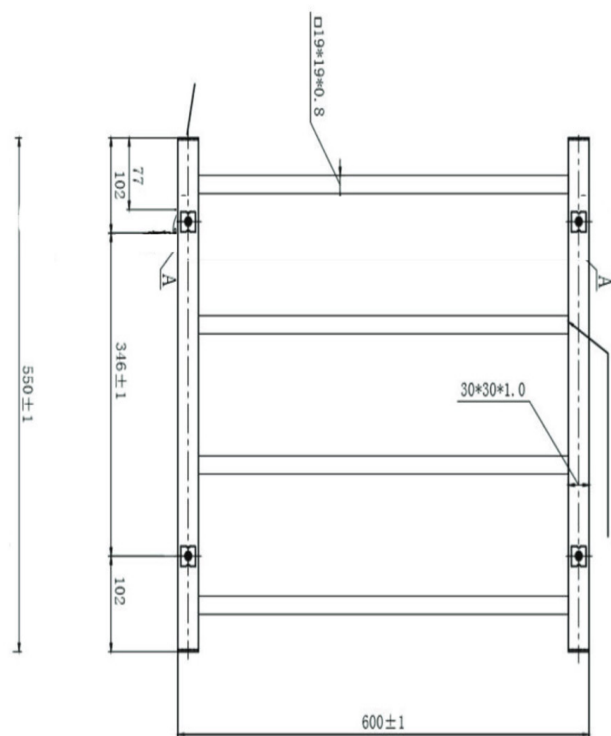

Spirit 4 Bar Heated Towel Rail

Chrome

* Plug in or Hard Wire

Product Specifications

Code	JY-S400-CH
Barcode	9339897006910
Material	Stainless Steel
Finish	Chrome
Watts	59

IP:	55
Volts	240 AC
Size	450(H) x 600(W) x 115(D)
Wiring	Dual Hard Wire or Plug In
Working Temp	55° (+/- 5°)