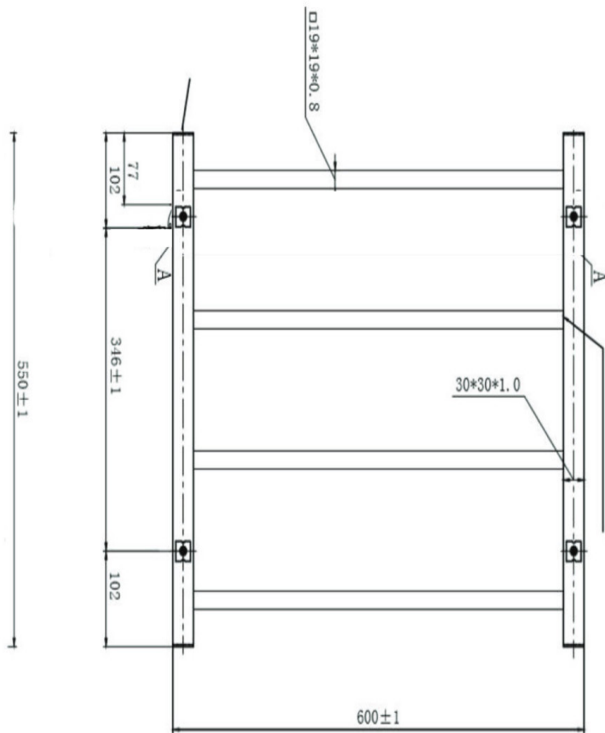

Spirit 4 Bar Heated Towel Rail

Gunmetal

* Plug in or Hard Wire

Product Specifications

Code	JY-S400-GM
Barcode	9339897007399
Material	Stainless Steel
Finish	Gunmetal
Watts	60

IP:	55
Volts	240 AC
Size	450(H) x 600(W) x 115(D)
Wiring	Dual Hard Wire or Plug In
Working Temp	55° (+/- 5°)