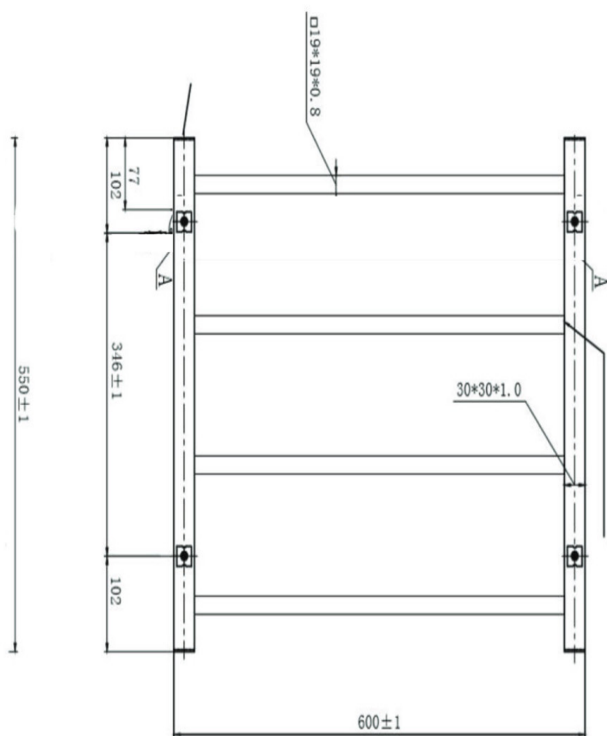

Spirit 4 Bar Heated Towel Rail

Matte Black

* Plug in or Hard Wire

Product Specifications

Code	JY-S400-MB
Barcode	9339897007221
Material	Stainless Steel
Finish	Matte Black
Watts	70

IP:	55
Volts	240 AC
Size	450(H) x 600(W) x 115(D)
Wiring	Dual Hard Wire or Plug In
Working Temp	55° (+/- 5°)