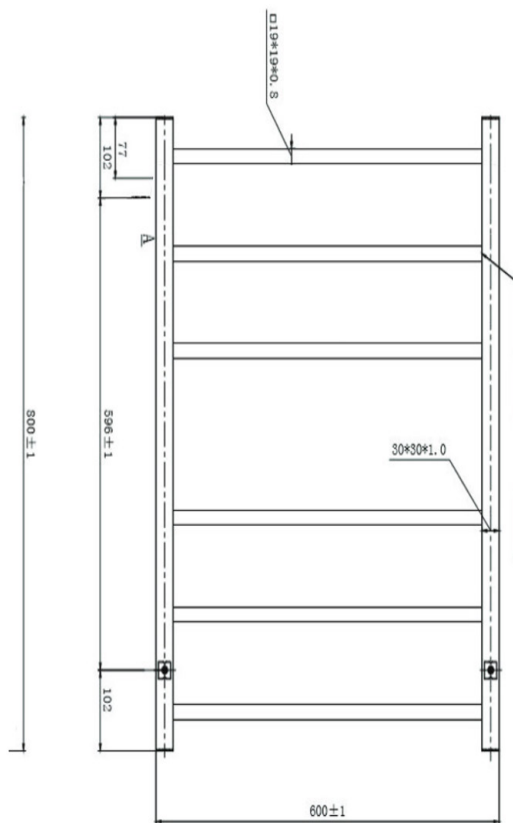

Spirit 6 Bar Heated Towel Rail

Brushed Nickel

* Plug in or Hard Wire

Product Specifications

Code JY-S600-BN

Barcode 9339897007351

Material Stainless Steel

Finish Brushed Nickel

Watts 85

Working Temp 55° (+/-5°)

Size 800(H) x 600(W) x 115(D)

IP 55

Volts 240AC

Wiring Dual Hard Wire or Plug In

Experience, *the difference.*

LINSOL.COM.AU