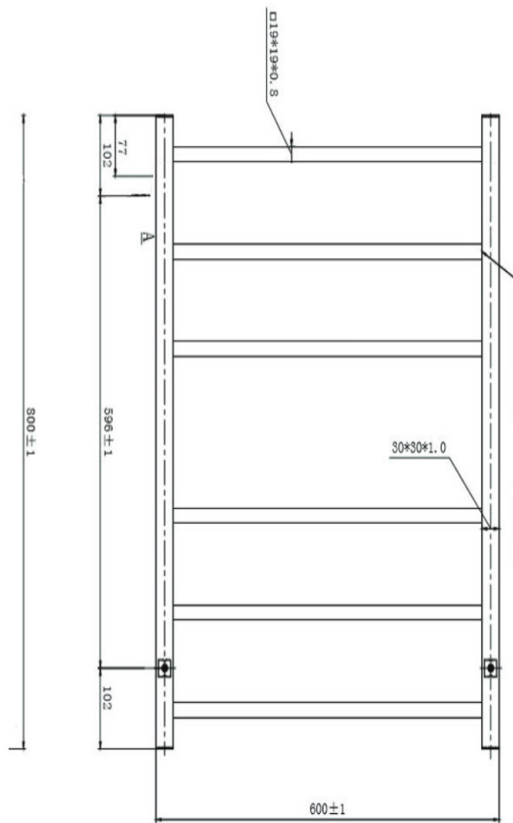

Spirit 6 Bar Heated Towel Rail

Matte Black

Product Specifications

Code	JY-S600-MB	Working Temp	55° (+/-5°)
Barcode	9339897007238	Size	800(H) x 600(W) x 115(D)
Material	Stainless Steel	IP	55
Finish	Matte Black	Volts	240AC
Watts	100	Wiring	Dual Hard Wire or Plug In