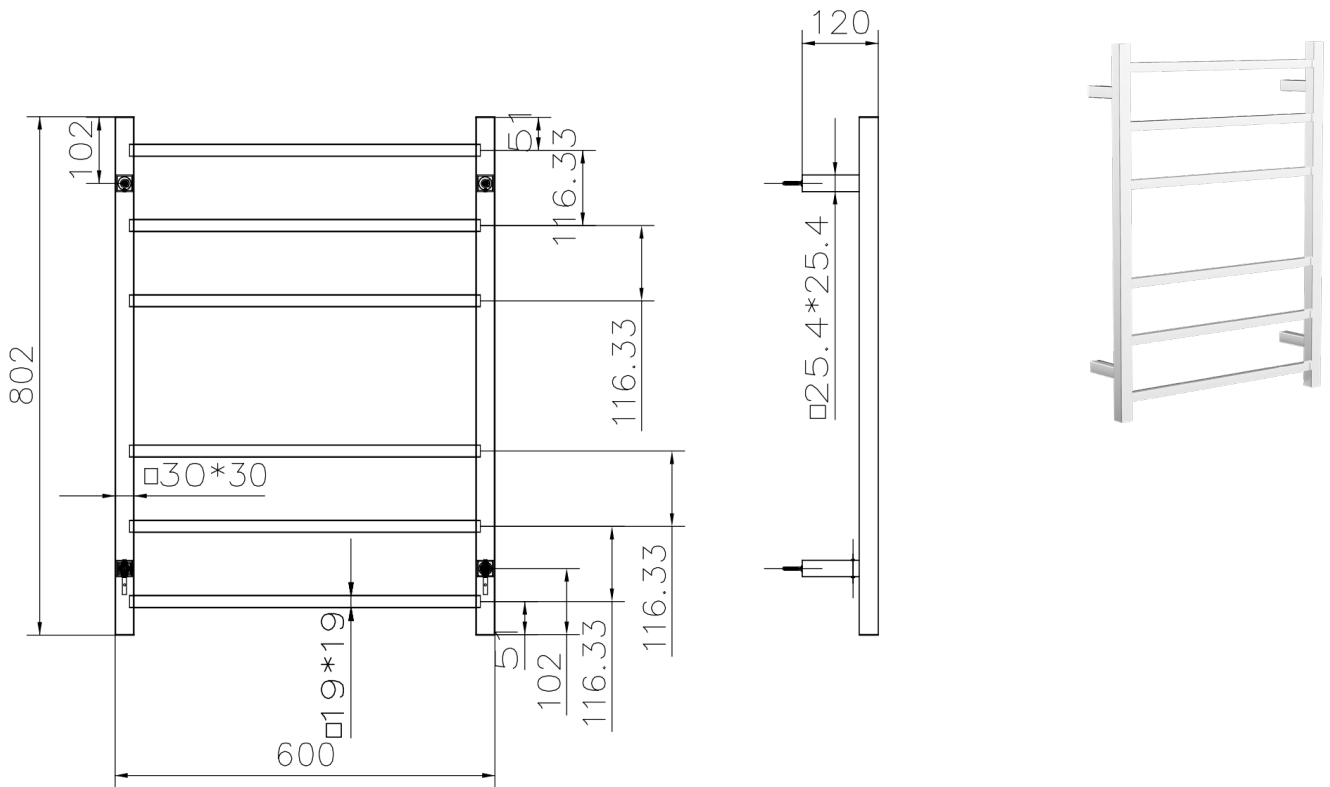

Spirit 6 Bar Heated Towel Rail

Chrome

*Plug In or Hard Wire

Product Specifications

Code	JY-S600	Working Temp	55° (+/-5°)
Barcode	9339897006927	Size	802(H) x 600(W) x 120(D)
Material	Stainless Steel	IP	55
Finish	Chrome	Volts	240 AC
Watts	87	Wiring	Dual Hard Wire or Plug In