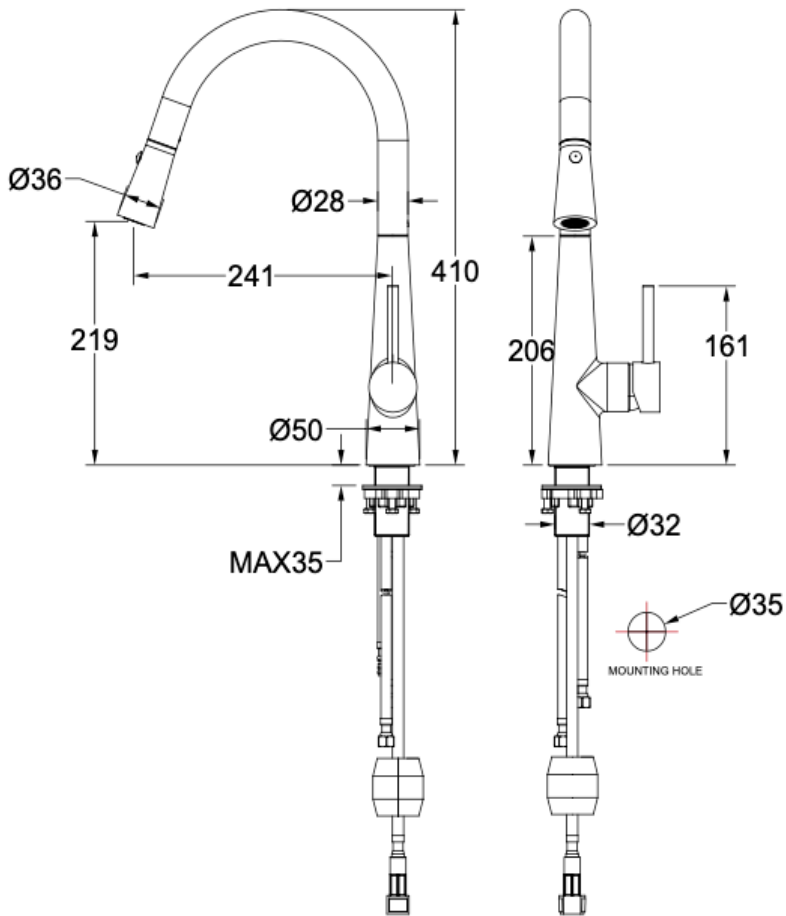

# Kashi Pull Out Sink Mixer

Brushed Brass

## Product Specifications

Code	KAS-02RE-BB
Barcode	9339897010368
Material	304 Stainless Steel
Finish	Brushed Brass
Cartridge	35mm Kerox

Mixer Hole	ø35mm
WELS Reg No	T42260
WELS Rating	5 Star
WELS L/Min	5L /Min
With Twin Spray Technology	
Strengthening Plate Included For Mixer Stability on All Sinks	