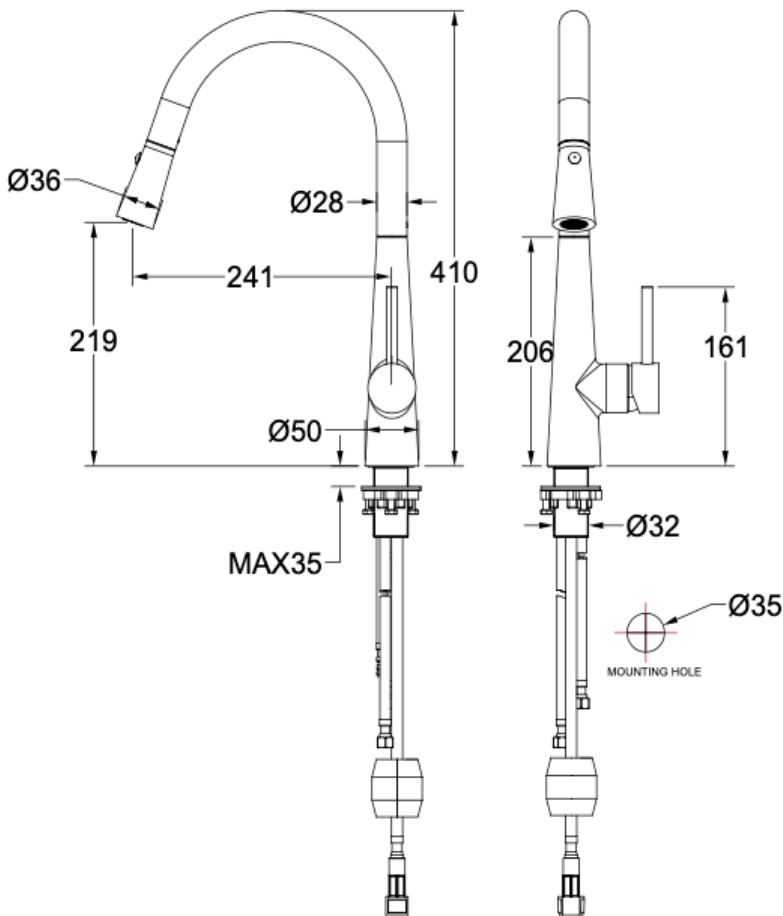

Kashi Pull Out Sink Mixer

Chrome

Product Specifications

Code	KAS-02RE-CH	Mixer Hole	ø35mm
Barcode	9339897010337	WELS Reg No	T42260
Material	304 Stainless Steel	WELS Rating	5 Star
Finish	Chrome	WELS L/Min	5L /Min
Cartridge	35mm Kerox	With Twin Spray Technology	
Strengthening Plate Included For Mixer Stability on All Sinks			