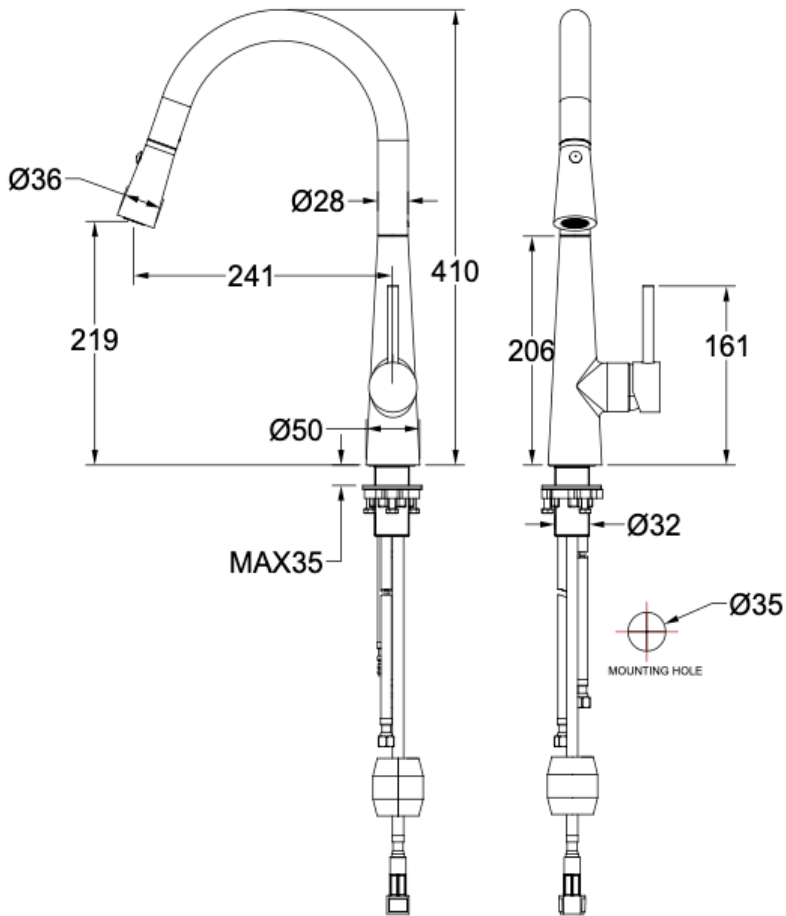

Kashi Pull Out Sink Mixer

Matte Black

Product Specifications

Code	KAS-02RE-MB
Barcode	9339897010344
Material	304 Stainless Steel
Finish	Matte Black
Cartridge	35mm Kerox

Mixer Hole	ø35mm
WELS Reg No	T42260
WELS Rating	5 Star
WELS L/Min	5L /Min
With Twin Spray Technology	
Strengthening Plate Included For Mixer Stability on All Sinks	