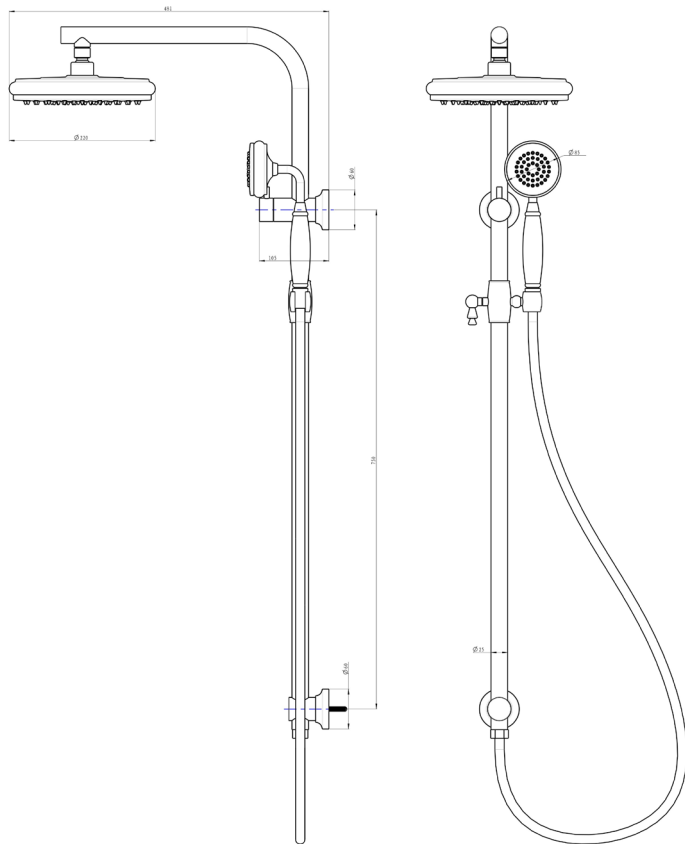

Klassique Twin Shower Combination

Brushed Brass

Product Specifications

Code	KLA-35-BB
Barcode	9339897011976
Material	Brass / 304 Stainless Steel
Finish	Brushed Brass

Hose Length	1500mm
WELS Rating	3
WELS Reg No	S17735
WELS L/Min	8L/Min