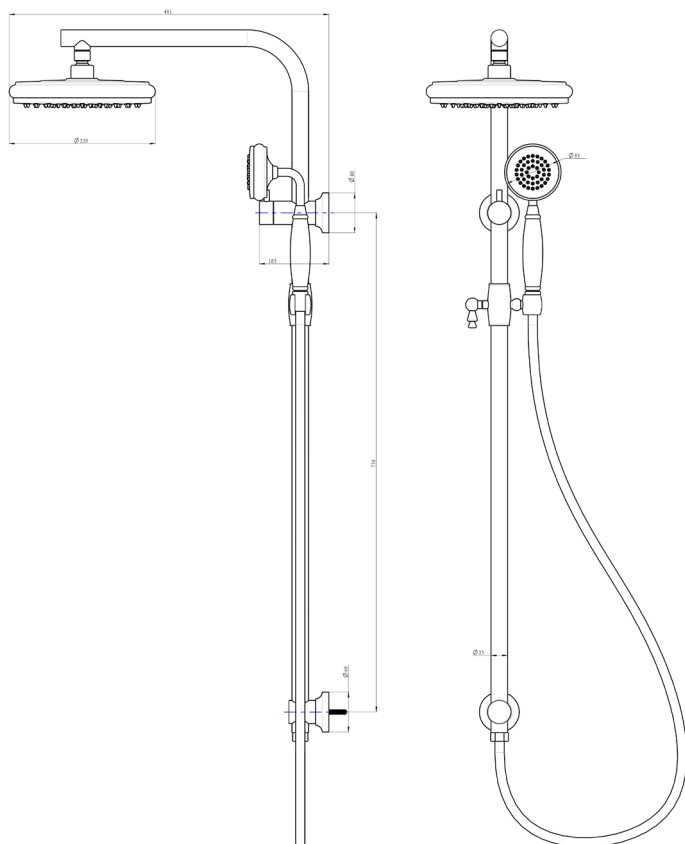

Klassique Twin Shower Combination

Brushed Nickel

Product Specifications

Code	KLA-35-BN
Barcode	9339897011983
Material	Brass / 304 Stainless Steel
Finish	Brushed Nickel

Hose Length	1500mm
WELS Rating	3
WELS Reg No	S17735
WELS L/Min	8L/Min