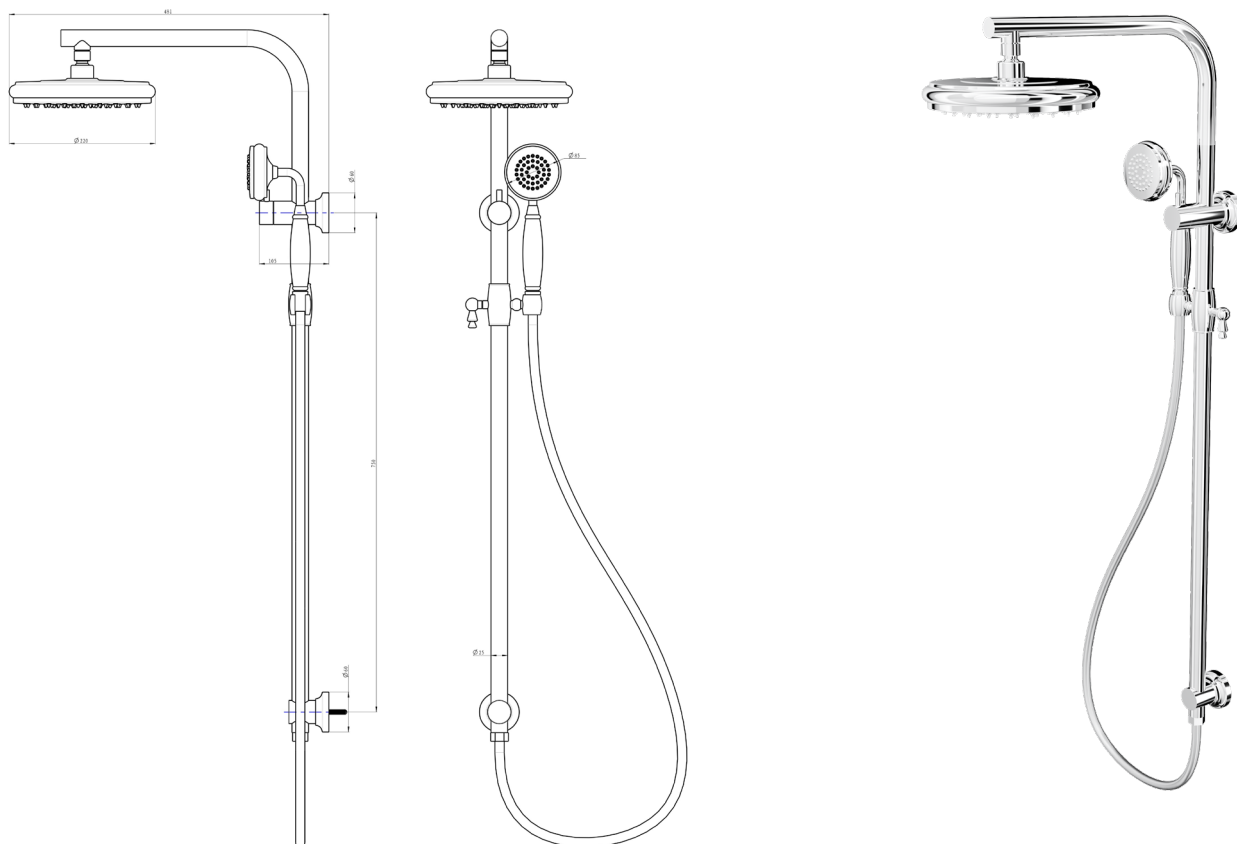

Klassique Twin Shower Combination

Chrome

Product Specifications

Code	KLA-35-CH
Barcode	9339897011952
Material	Brass / 304 Stainless Steel
Finish	Chrome

Hose Length	1500mm
WELS Rating	3
WELS Reg No	S17735
WELS L/Min	8L/Min