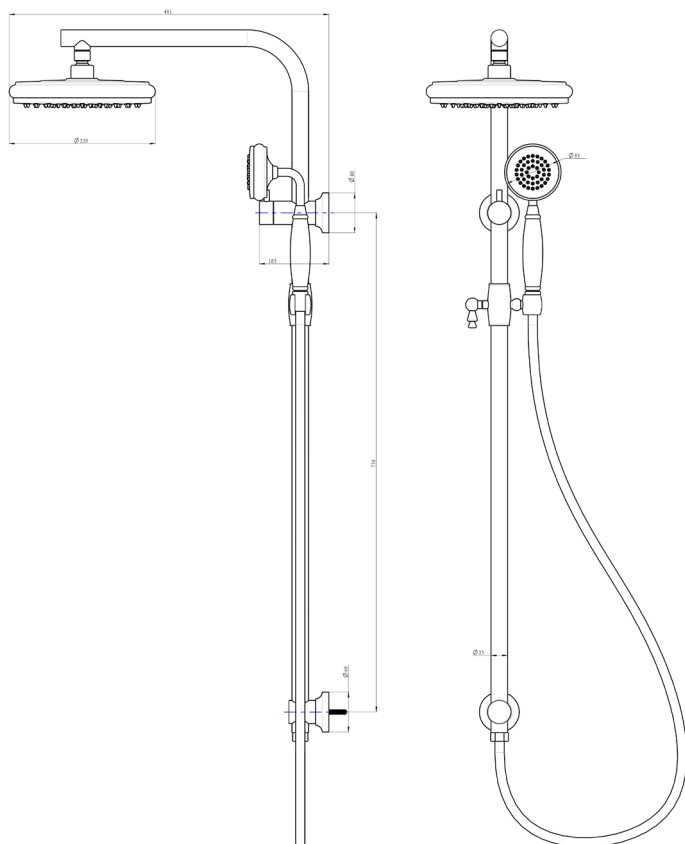

Klassique Twin Shower Combination

Gunmetal

Product Specifications

Code	KLA-35-GM
Barcode	9339897011969
Material	Brass / 304 Stainless Steel
Finish	Gunmetal

Hose Length	1500mm
WELS Rating	3
WELS Reg No	S17735
WELS L/Min	8L/Min