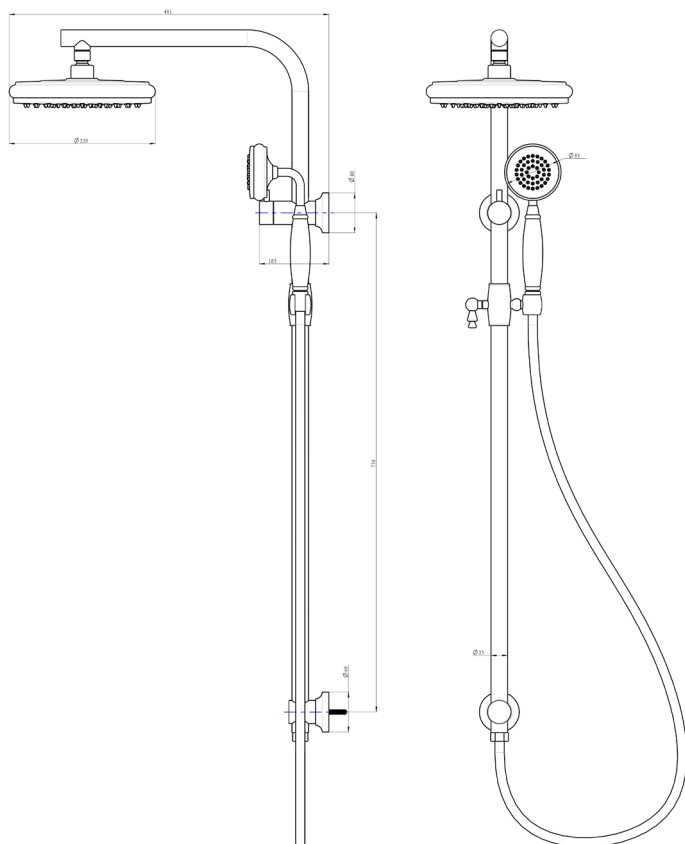

# Klassique Twin Shower Combination

Matte Black

## Product Specifications

Code	KLA-35-MB
Barcode	9339897011945
Material	Brass / 304 Stainless Steel
Finish	Matte Black

Hose Length	1500mm
WELS Rating	3 Star
WELS Reg No	S17735
WELS L/Min	8L/Min

Experience, *the difference.*