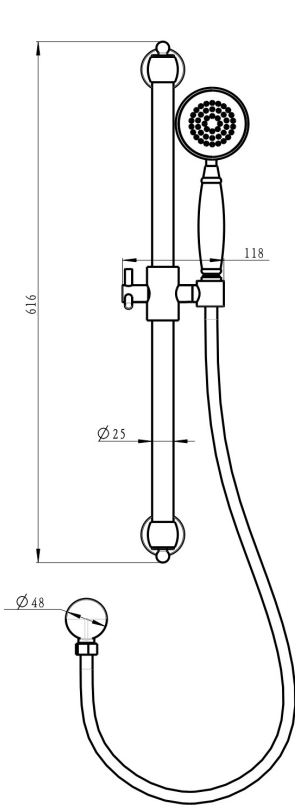

Klassique Hand Shower with Sliding Rail

Brushed Brass

Product Specifications

Code	KLA-37-BB
Barcode	9339897012027
Material	Brass / 304 Stainless Steel
Finish	Brushed Brass

Hose Length	1500mm
WELS Rating	3 Star
WELS Reg No	S17728
WELS L/Min	8L/Min