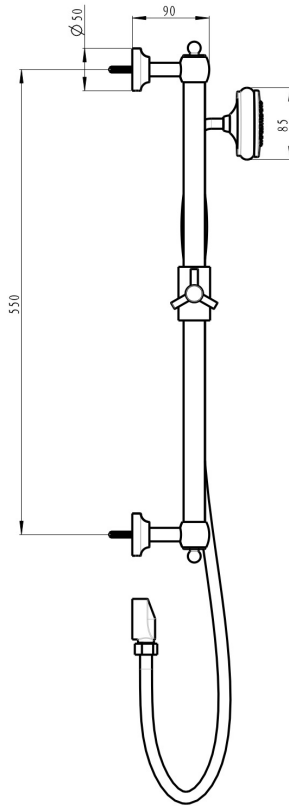

Klassique Hand Shower with Sliding Rail

Brushed Brass

Product Specifications

Code	KLA-37-BB
Barcode	9339897012027
Material	Brass / 304 Stainless Steel
Finish	Brushed Brass

Hose Length	1500mm
WELS Rating	3 Star
WELS Reg No	S17728
WELS L/Min	8L/Min