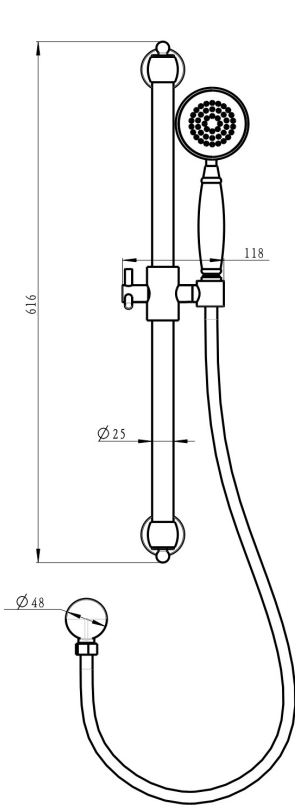

Klassique Hand Shower with Sliding Rail

Brushed Nickel

Product Specifications

Code	KLA-37-BN
Barcode	9339897012034
Material	Brass / 304 Stainless Steel
Finish	Brushed Nickel

Hose Length	1500mm
WELS Rating	3 Star
WELS Reg No	S17728
WELS L/Min	8L/Min