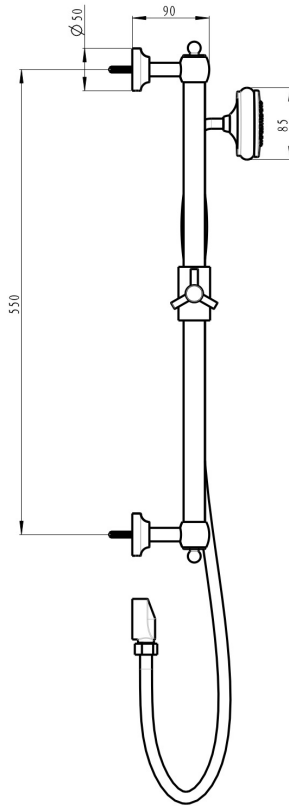

Klassique Hand Shower with Sliding Rail

Brushed Nickel

Product Specifications

Code	KLA-37-BN
Barcode	9339897012034
Material	Brass / 304 Stainless Steel
Finish	Brushed Nickel

Hose Length	1500mm
WELS Rating	3 Star
WELS Reg No	S17728
WELS L/Min	8L/Min