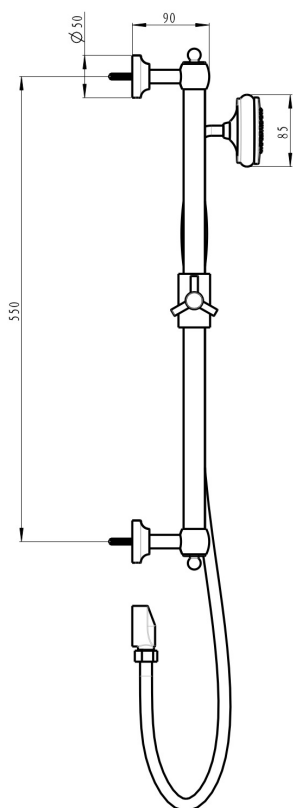

Klassique Hand Shower with Sliding Rail

Chrome

Product Specifications

Code	KLA-37-CH
Barcode	9339897012003
Material	Brass / 304 Stainless Steel
Finish	Chrome

Hose Length	1500mm
WELS Rating	3 Star
WELS Reg No	S17728
WELS L/Min	8L/Min