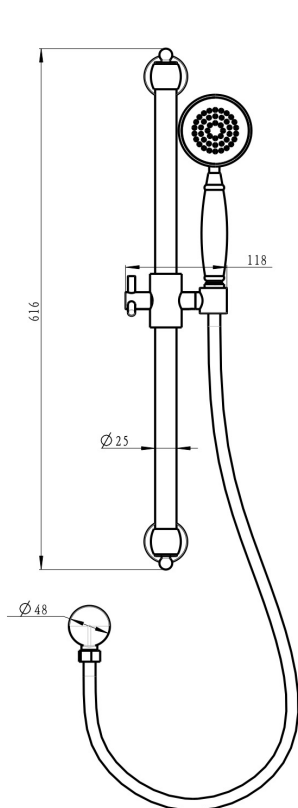

Klassique Hand Shower with Sliding Rail

Chrome

Product Specifications

Code	KLA-37-CH
Barcode	9339897012003
Material	Brass / 304 Stainless Steel
Finish	Chrome

Hose Length	1500mm
WELS Rating	3 Star
WELS Reg No	S17728
WELS L/Min	8L/Min