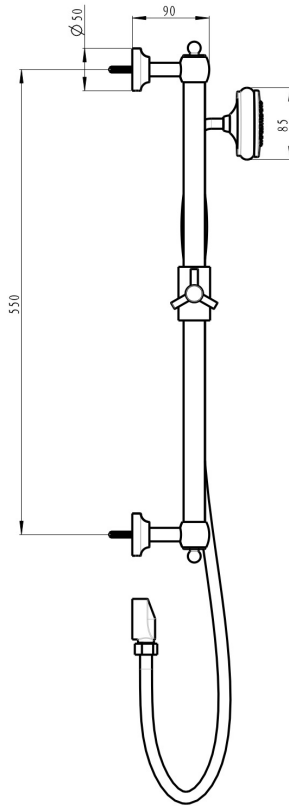

Klassique Hand Shower with Sliding Rail

Gunmetal

Product Specifications

Code	KLA-37-GM
Barcode	9339897012010
Material	Brass / 304 Stainless Steel
Finish	Gunmetal

Hose Length	1500mm
WELS Rating	3 Star
WELS Reg No	S17728
WELS L/Min	8L/Min