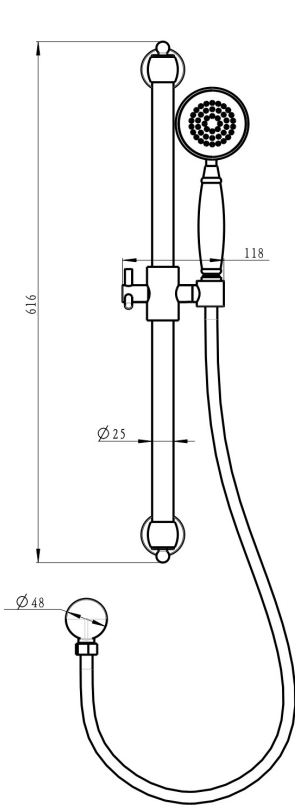

Klassique Hand Shower with Sliding Rail

Gunmetal

Product Specifications

Code	KLA-37-GM
Barcode	9339897012010
Material	Brass / 304 Stainless Steel
Finish	Gunmetal

Hose Length	1500mm
WELS Rating	3 Star
WELS Reg No	S17728
WELS L/Min	8L/Min