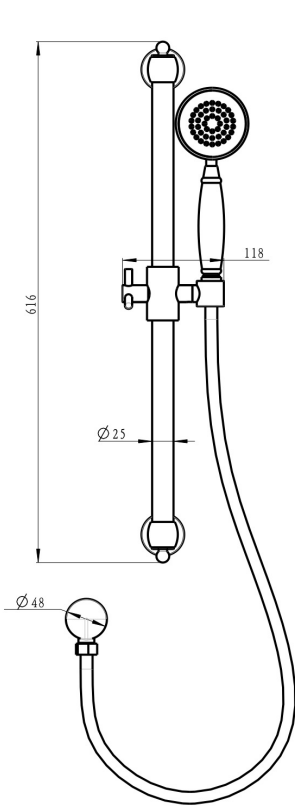

Klassique Hand Shower with Sliding Rail

Matte Black

Product Specifications

Code	KLA-37-MB
Barcode	9339897011990
Material	Brass / 304 Stainless Steel
Finish	Matte Black

Hose Length	1500mm
WELS Rating	3 Star
WELS Reg No	S17728
WELS L/Min	8L/Min