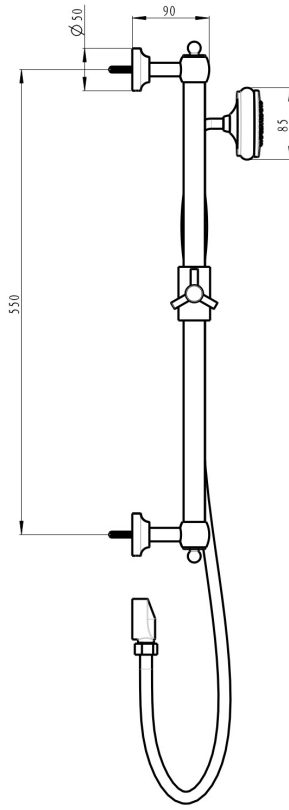

Klassique Hand Shower with Sliding Rail

Matte Black

Product Specifications

Code	KLA-37-MB
Barcode	9339897011990
Material	Brass / 304 Stainless Steel
Finish	Matte Black

Hose Length	1500mm
WELS Rating	3 Star
WELS Reg No	S17728
WELS L/Min	8L/Min