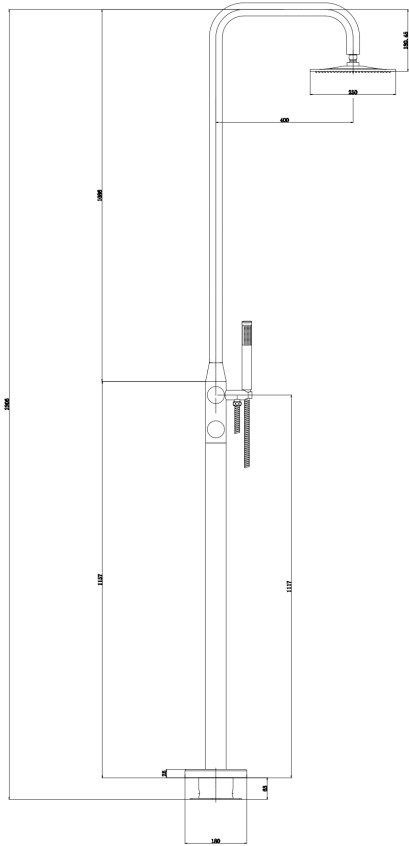

# Lamezia Marine Grade Outdoor Shower

Brushed Brass

## Product Specifications

Code	LAM-OS-BB
Barcode	9339897010023
Material	316 Stainless Steel
Finish	Brushed Brass

Hose Length	1500mm
WELS Rating	3 Star
WELS Reg No	S17618
WELS L/MIN	9L/Min

*Experience, the difference.*