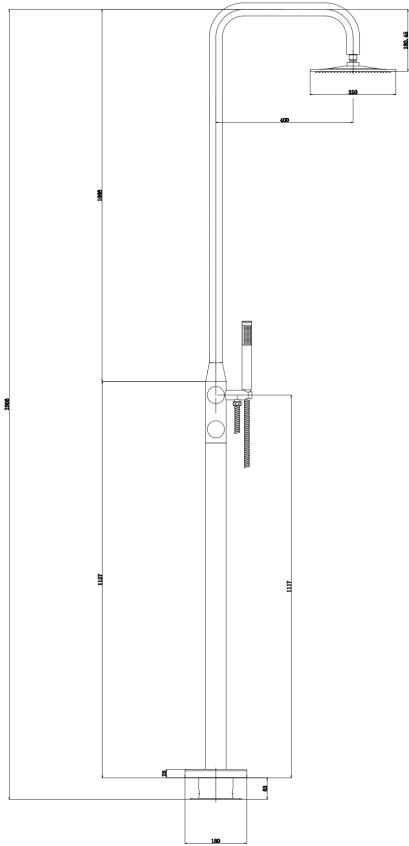

Lamezia Marine Grade Outdoor Shower

Brushed Nickel

Product Specifications

Code	LAM-OS-BN
Barcode	9339897010009
Material	316 Stainless Steel
Finish	Brushed Nickel

Hose Length	1500mm
WELS Rating	3 Star
WELS Reg No	S17618
WELS L/MIN	9L/Min