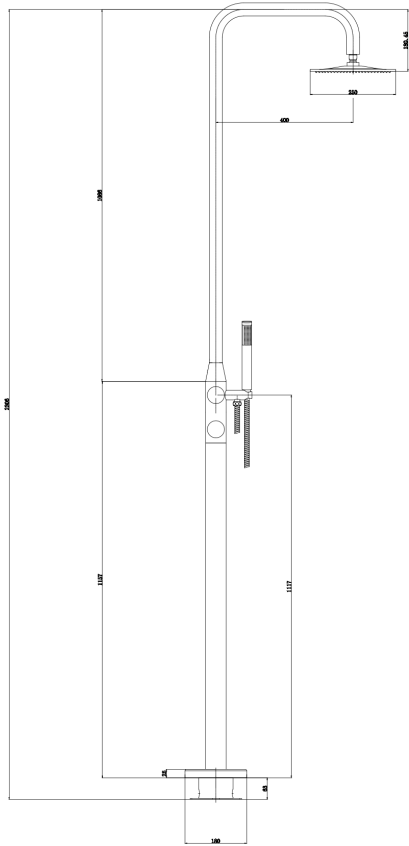

Lamezia Marine Grade Outdoor Shower

Gunmetal

Product Specifications

Code	LAM-OS-GM
Barcode	9339897010016
Material	316 Stainless Steel
Finish	Gunmetal

Hose Length	1500mm
WELS Rating	3 Star
WELS Reg No	S17618
WELS L/MIN	9L/Min