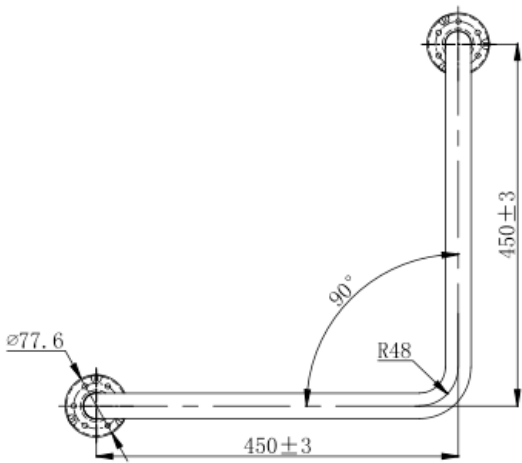

90 Degree Ambulant Grab Rail

Product Specifications

Code	LIN-GRAB-90DEG	Material	Stainless Steel
Finish	Brushed Stainless Steel	Size	450 x 450mm

Experience, *the difference.*

LINSOL.COM.AU

☎ 1300 546 765

@ info@linsol.com.au