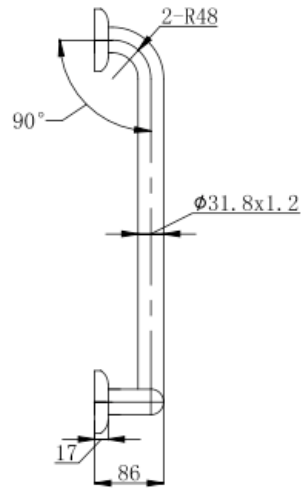

90 Degree Ambulant Grab Rail

Product Specifications

Code	LIN-GRAB-90DEG	Material	Stainless Steel
Finish	Brushed Stainless Steel	Size	450 x 450mm

Experience, *the difference.*

LINSOL.COM.AU

☎ 1300 546 765

@ info@linsol.com.au