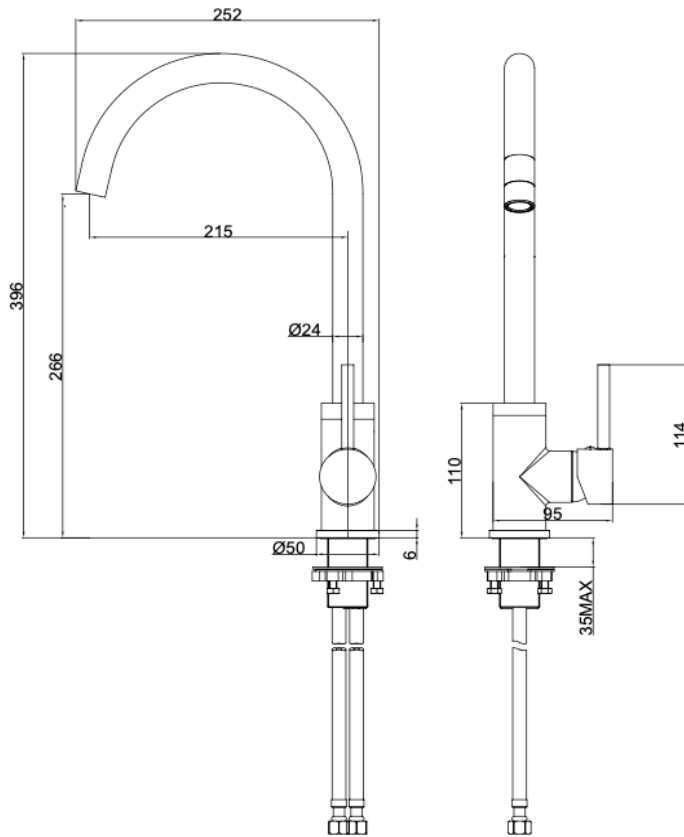

## Product Specifications

Code	LOU-025S-BB
Barcode	9339897010139
Material	Stainless Steel
Finish	Brushed Brass

Cartridge	Kerox 35mm
WELS Reg No	T41922
WELS Rating	5 Star
WELS L/Min	5L /Min

Experience, *the difference.*