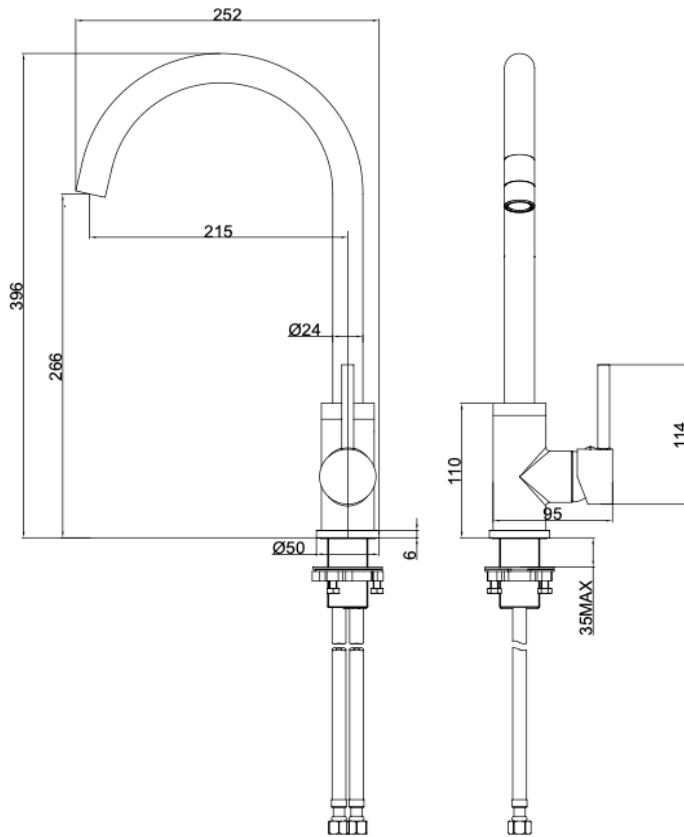

## Product Specifications

Code	LOU-025S-BN
Barcode	9339897010146
Material	Stainless Steel
Finish	Brushed Nickel

Cartridge	Kerox 35mm
WELS Reg No	T41922
WELS Rating	5 Star
WELS L/Min	5L /Min

Experience, *the difference.*