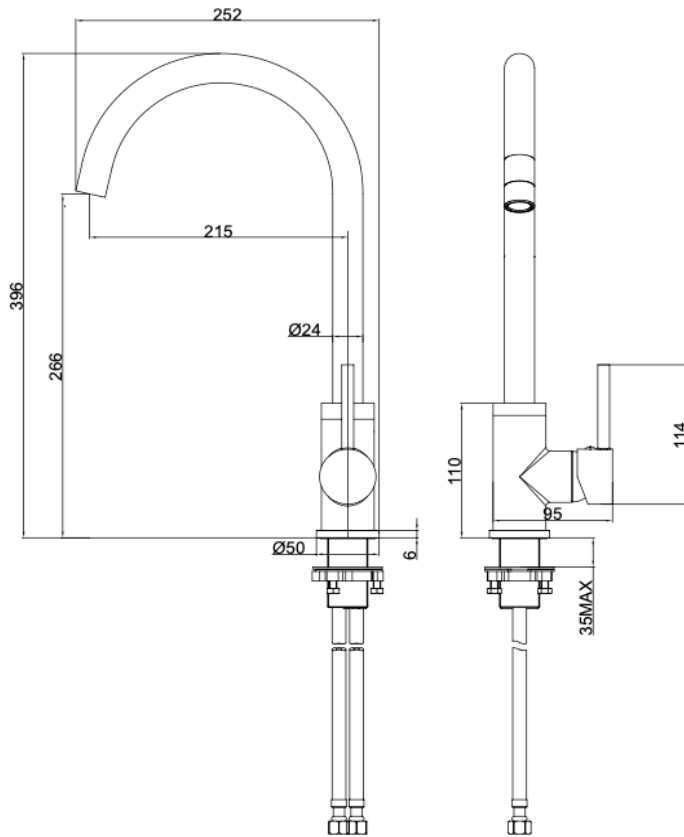

Louis S2 Eco Sink Mixer

Chrome

Product Specifications

Code	LOU-025S-CH
Barcode	9339897010177
Material	Stainless Steel
Finish	Chrome

Cartridge	Kerox 35mm
WELS Reg No	T41922
WELS Rating	5 Star
WELS L/Min	5L /Min