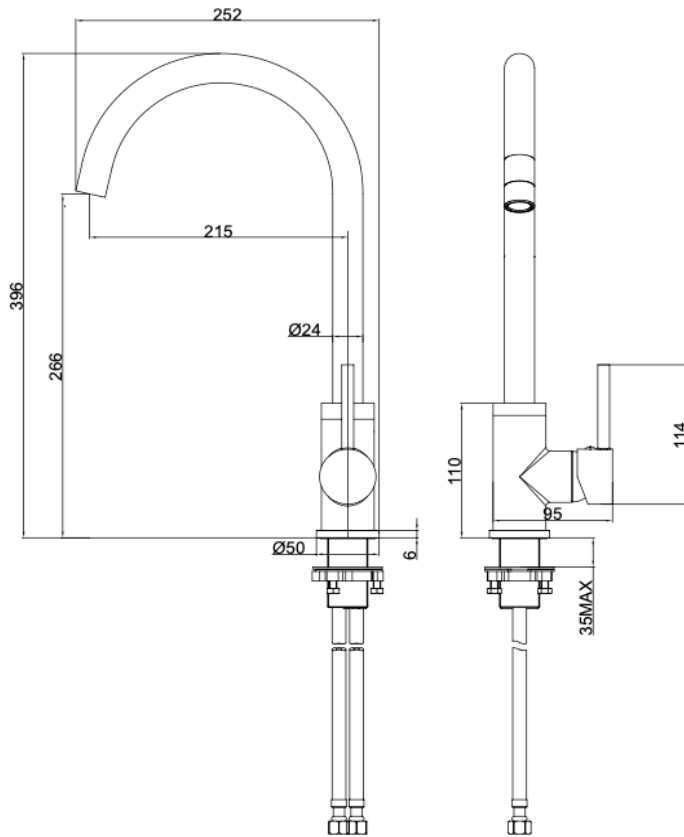

Louis S2 Eco Sink Mixer

Matte Black

Product Specifications

Code	LOU-025S-MB
Barcode	9339897010160
Material	Stainless Steel
Finish	Matte Black

Cartridge	Kerox 35mm
WELS Reg No	T41922
WELS Rating	5 Star
WELS L/Min	5L /Min