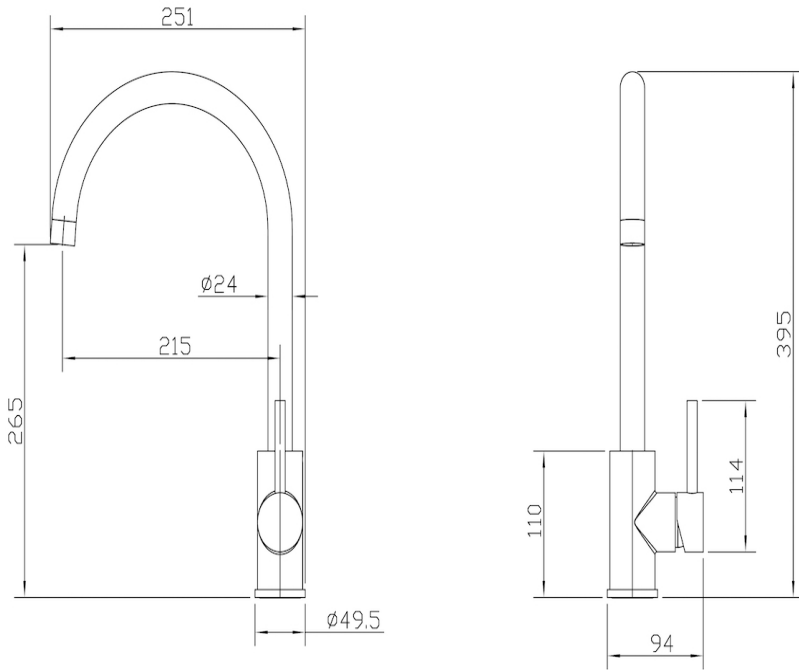

## Product Specifications

Code	LOU-BR-02
Barcode	9339897008587
Finish	Brushed Nickel
Material	304 Stainless Steel
Cartridge	35mm

Mixer Hole	ø35mm
WELS Rating	6 Star
WELS Reg No	T40482
WELS L/MIN	4.5L /Min
Strengthening Plate Included For Mixer Stability On All Sinks	