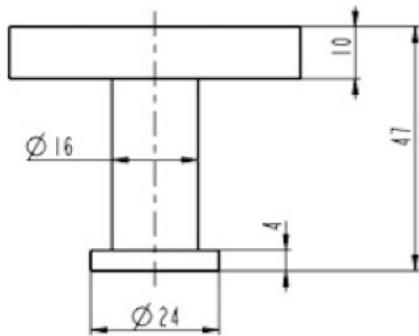

Lux S2 Single Robe Hook

Brushed Brass

Product Specifications

Code LUX-S2-40-BB

Finish Brushed Brass

Barcode 9339897017572

Material 304 Stainless Steel

Experience, *the difference.*