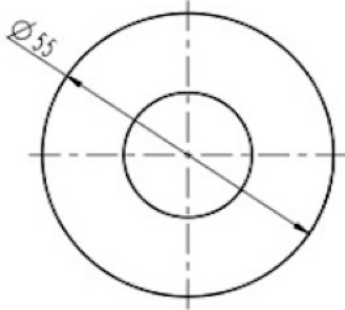

Lux S2 Single Robe Hook

Brushed Brass

Product Specifications

Code LUX-S2-40-BB

Finish Brushed Brass

Barcode 9339897017572

Material 304 Stainless Steel

Experience, *the difference.*