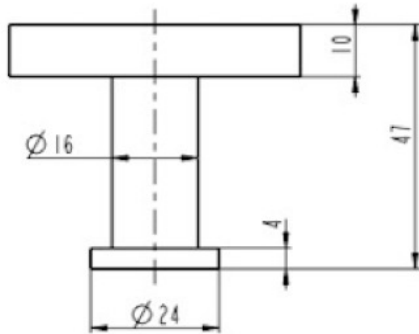

Lux S2 Single Robe Hook

Chrome

Product Specifications

Code LUX-S2-40-CH

Finish Chrome

Barcode 9339897017534

Material 304 Stainless Steel

Experience, *the difference.*