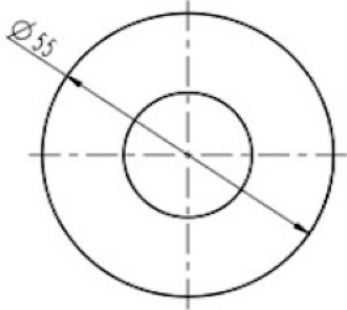

Lux S2 Single Robe Hook

Chrome

Product Specifications

Code LUX-S2-40-CH

Finish Chrome

Barcode 9339897017534

Material 304 Stainless Steel

Experience, *the difference.*